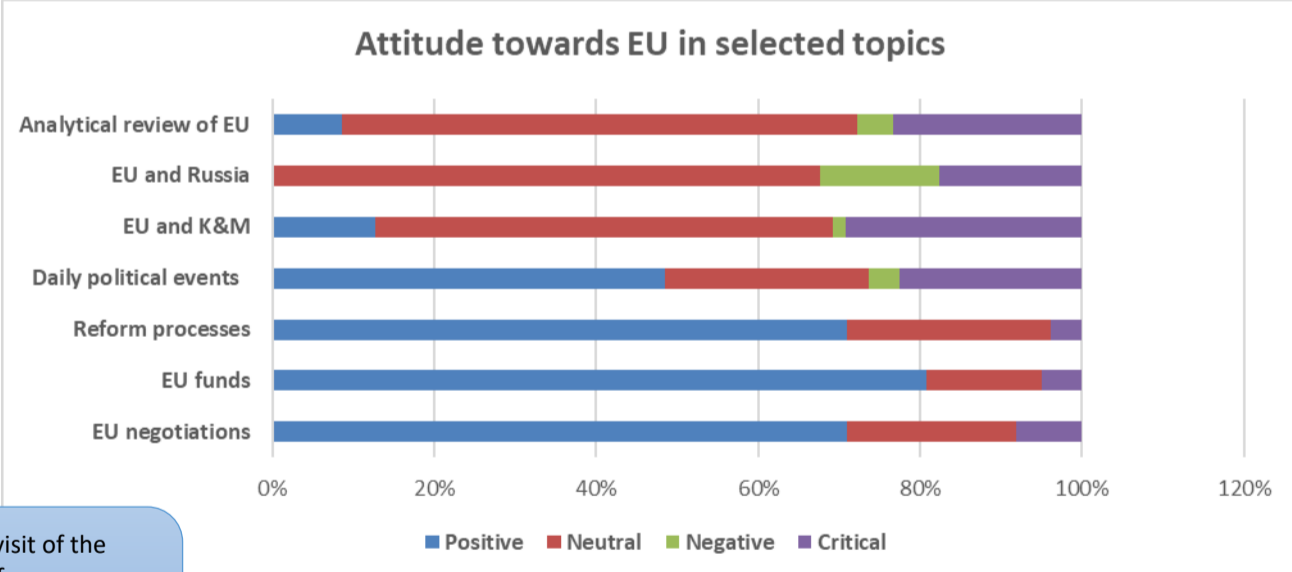

ANALYSIS OF MEDIA REPORTING ON EUROPEAN INTEGRATION

Daily political events	53%
EU funds	17%
EU and KM	16%
EU negotiations	4%
Analytical review of EU	4%
Reform processes	4%
EU and Russia	2%

1914 news releases

Regarding the visit of the Commissioner for Neighbourhood and Enlargement, Oliver Varhelyi to Serbia (169)