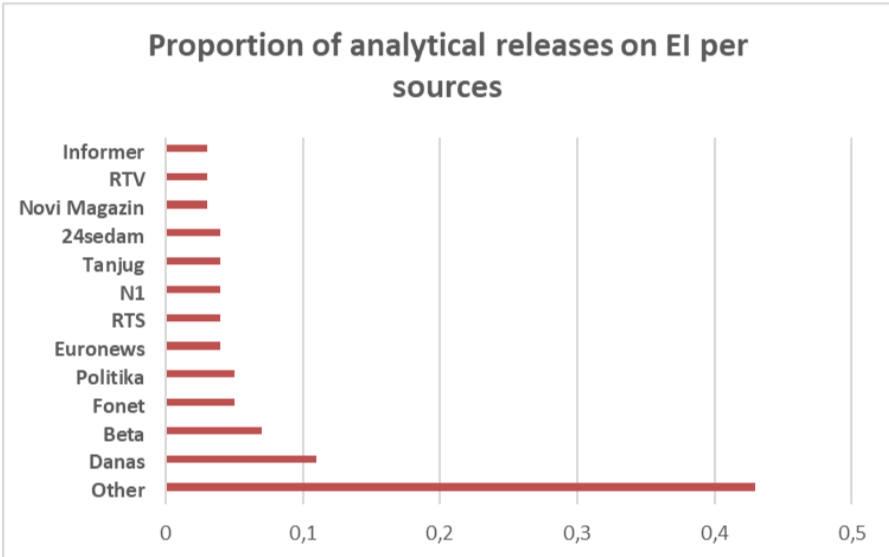

ANALYSIS OF MEDIA REPORTING ON EUROPEAN INTEGRATION

Daily political events	53%
EU funds	17%
EU and KM	16%
EU negotiations	4%
Analytical review of EU	4%
Reform processes	4%
EU and Russia	2%

1914 news releases