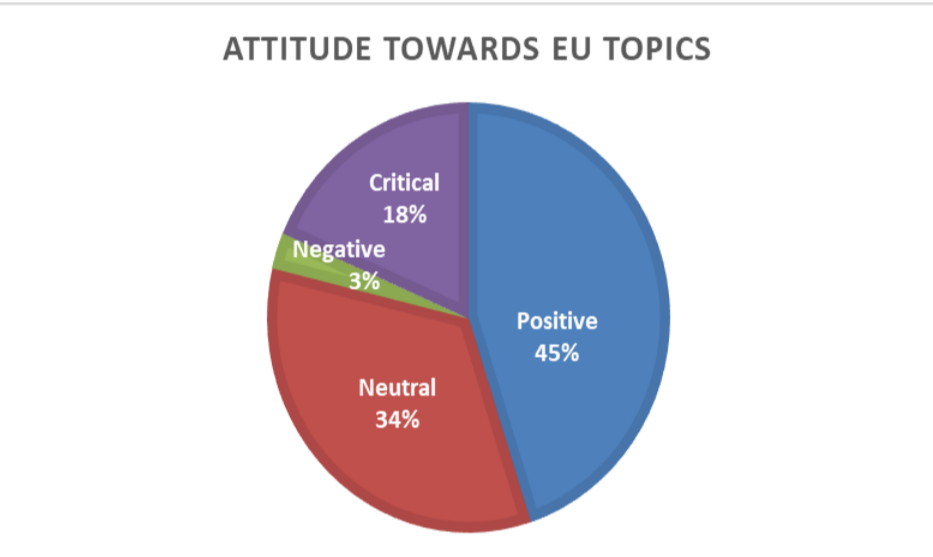

ANALYSIS OF MEDIA REPORTING ON EUROPEAN INTEGRATION

Daily political events	53%
EU funds	17%
EU and KM	16%
EU negotiations	4%
Analytical review of EU	4%
Reform processes	4%
EU and Russia	2%

1914 news releases

Regarding the visit of the Commissioner for Neighbourhood and Enlargement, Oliver Varhelyi to Serbia (169)